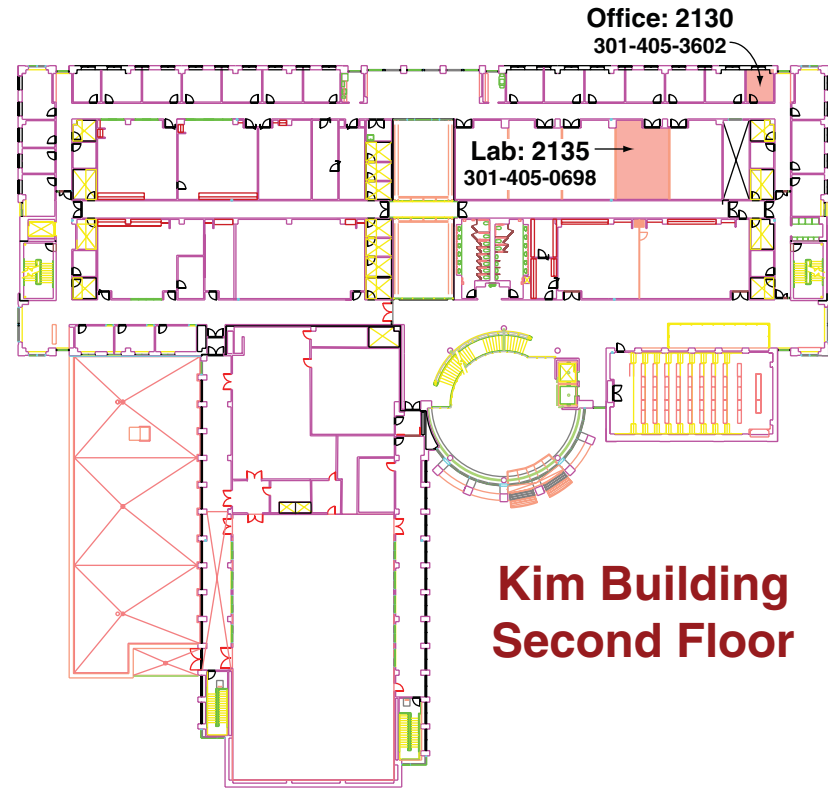

Maps to UMD Photonics Research Laboratory

**Kim Building
Second Floor**